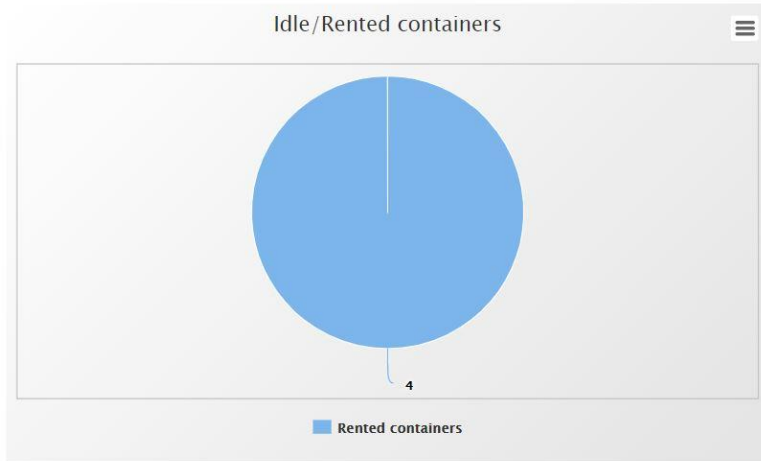

View from the UI of the Containers Report

Drag a column header and drop it here to group by that column

Container Id	Size	Type	Current location	Current regions	Current customers	Drop-off date	Days at this location	Dropped by vehicle	Pick-up date
27138	10yd	gc open	Yankee Expressway, Waterbury, New Haven County, 06708, Connecticut			10/05/2019 12:11:09 PM	3d 8h 36m	GCF1 ; GCF1	10/15/2019 08:47:00 PM
2713A	10yd	rolling plastic lid	Hamburg Turnpike, Hamburg, Sussex County, 07419, New Jersey			08/30/2019 09:30:19 AM	39d 11h 17m	GCF1 ; GCF1	09/27/2019 03:37:00 PM
2711F	10yd	gc open	Lafayette, NJ 15;NJ 94, Sussex County, 07871, New Jersey			08/30/2019 08:57:36 AM	39d 11h 50m	GCF1 ; GCF1	10/11/2019 08:47:00 PM
2713B	10yd	gc open	McAfee- Glenwood Road, Sussex County, 07418, New Jersey			08/21/2019 04:12:05 PM	48d 4h 35m	GCF1 ; GCF1	10/10/2019 08:47:00 PM

<< < 1 > >>

10

Items Per Page

Showing 1-4 of 4

Idle Containers

Size X

Container Id	Size	Region name
--------------	------	-------------

<< < 0 > >> 10 Items Per Page